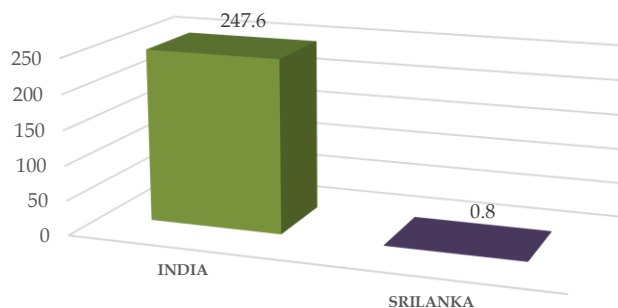

Watch time (hours)

Channel Link: <https://bit.ly/2ShroLu>

*Based on YouTube Analytics for lifetime as on 23 August 2021