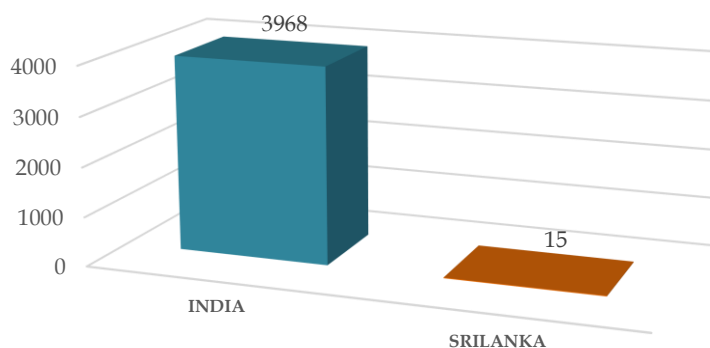

## Geographical Statistics of YouTube channel\*

**Dr. Girish A. Hampannavar**

Department of Pharmaceutical Chemistry  
KLE College of Pharmacy, Hubballi

### Number of Views